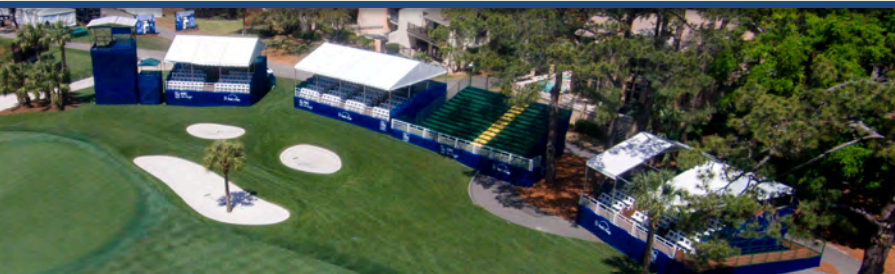

16TH GREEN SKYBOX

A bunker in the shape of an exclamation point captures the excitement of this hole. Enjoy unmatched hospitality and first-class entertainment in the 16 Green Skybox Suite.

Cost:
20'x30' = \$35,000 (ONLY ONE REMAINING)

- Skybox Suite Thursday-Sunday with tiered seats for golf viewing and additional rear entertaining space within the Suite
- 55 daily tickets (220 total) for Thursday-Sunday access to the tournament grounds and the Skybox Suite
- 6 sponsor parking hangtags for Thursday-Sunday